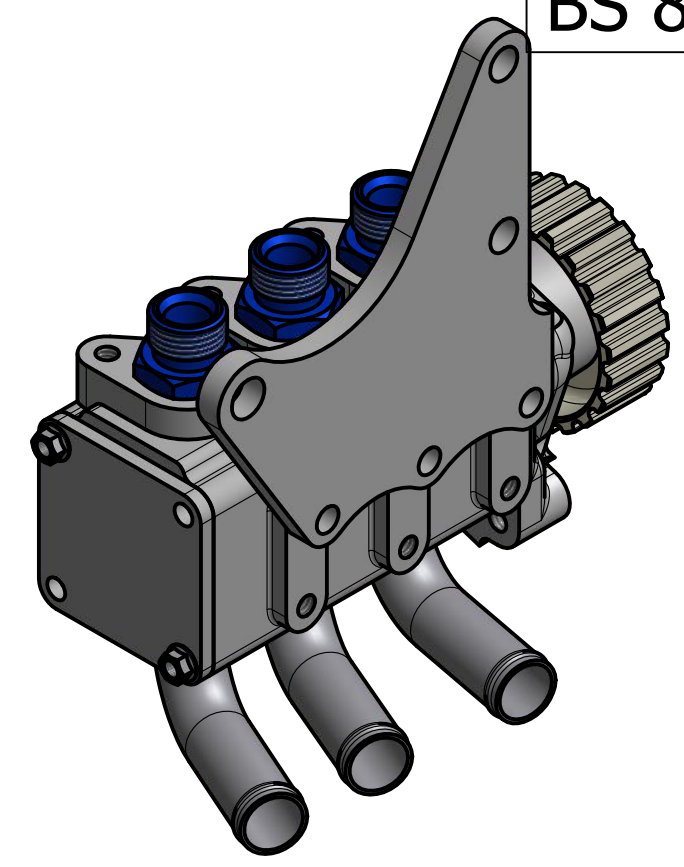

Series 2 installation

BS 8888

D

D

C

C

B

B

A

A

BLIND MOUNTING HOLES 5/16" UNC  
6 OFF BOTH SIDES

IF IN DOUBT ASK