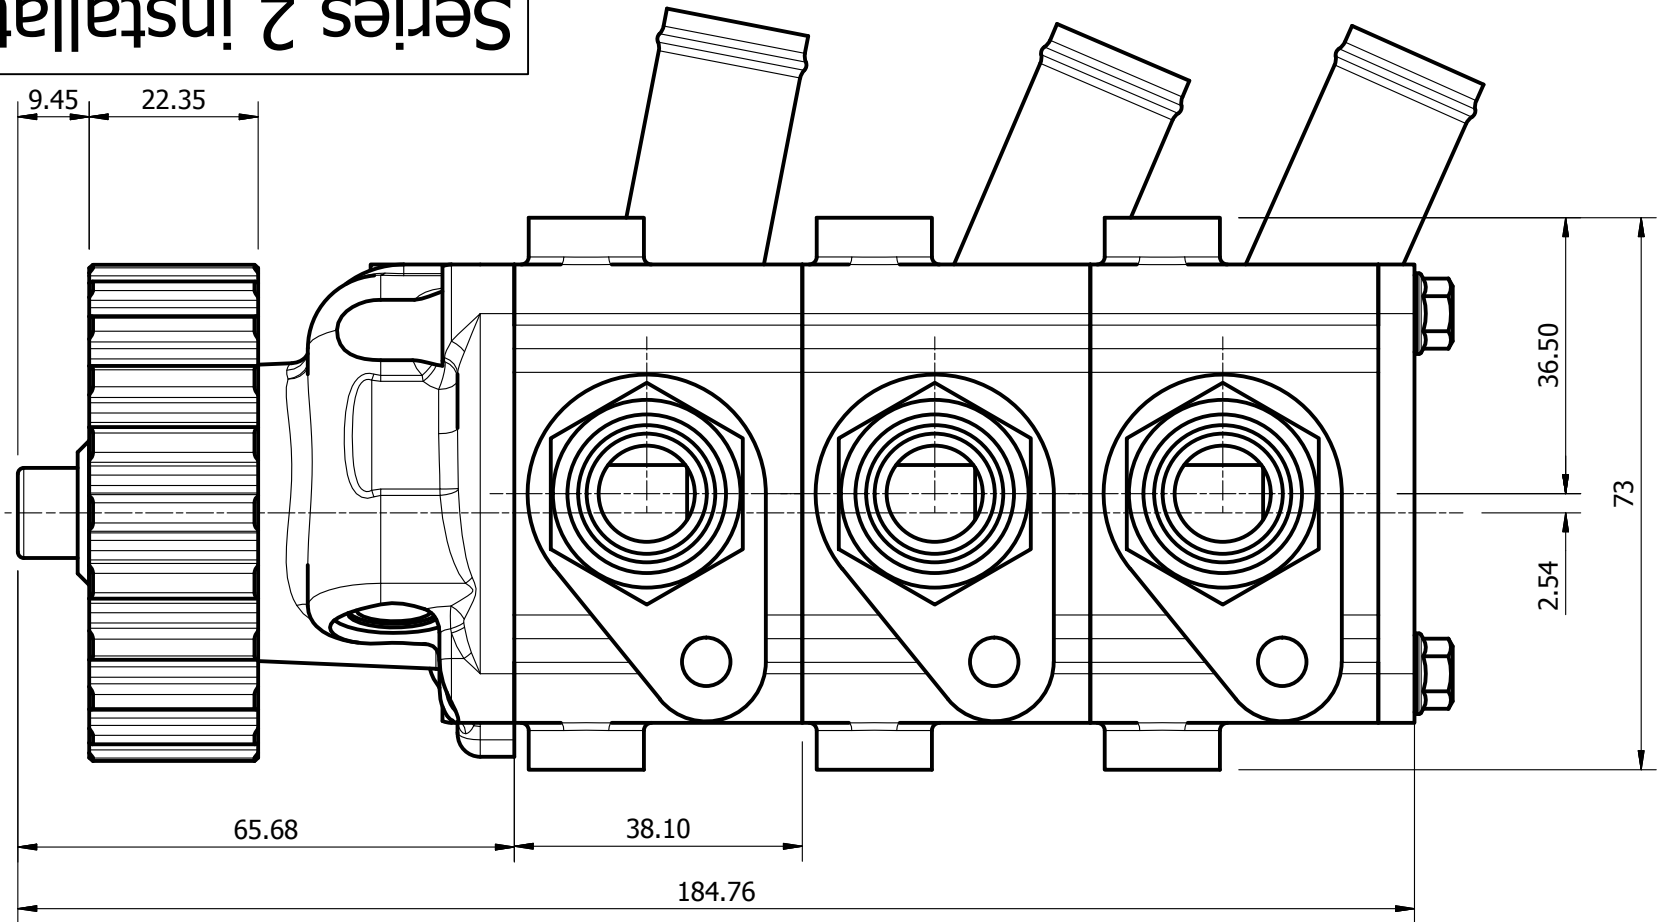

Series 2 installation

BS 8888

D

D

C

C

B

B

A

A

BLIND MOUNTING HOLES 5/16" UNC  
6 OFF BOTH SIDES

IF IN DOUBT ASK