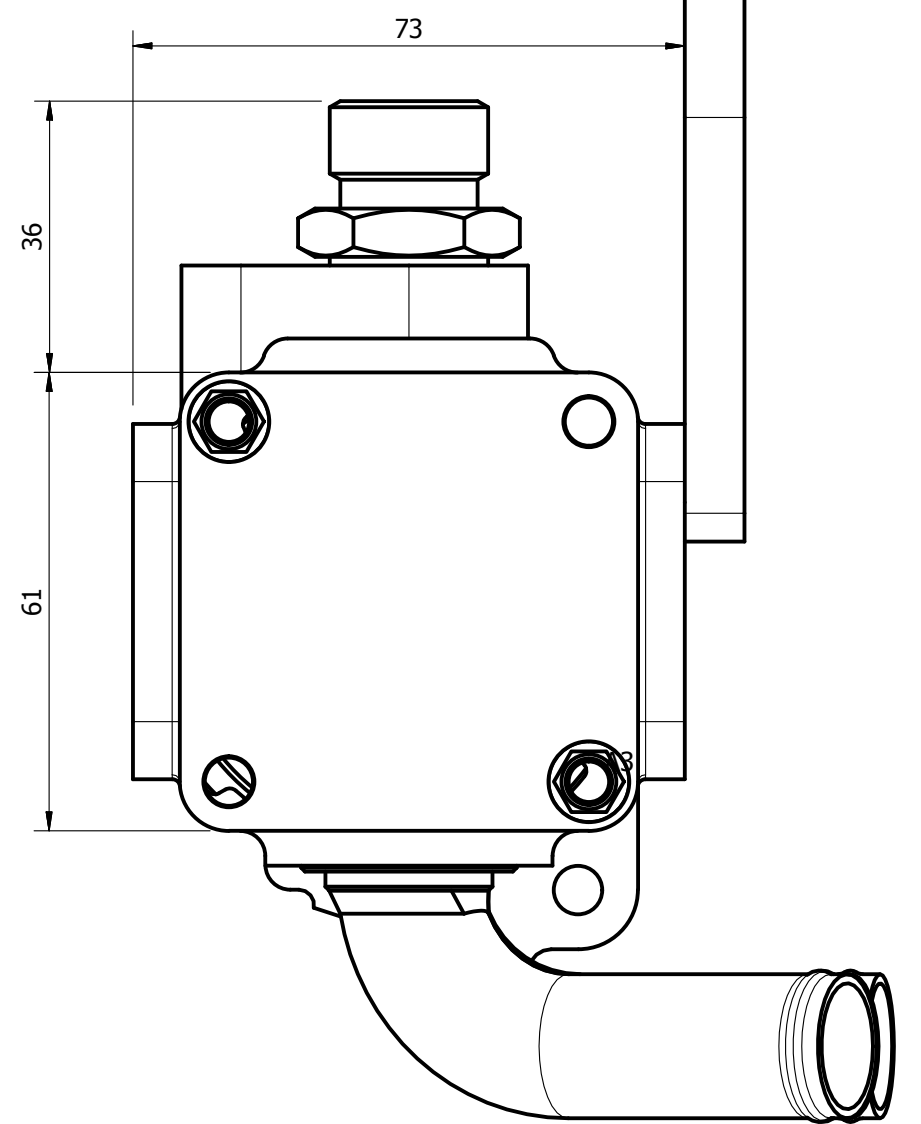

Series 2 installation

BS 8888

D

D

C

C

B

B

A

A

BLIND MOUNTING HOLES 5/16" UNC  
6 OFF BOTH SIDES

IF IN DOUBT ASK