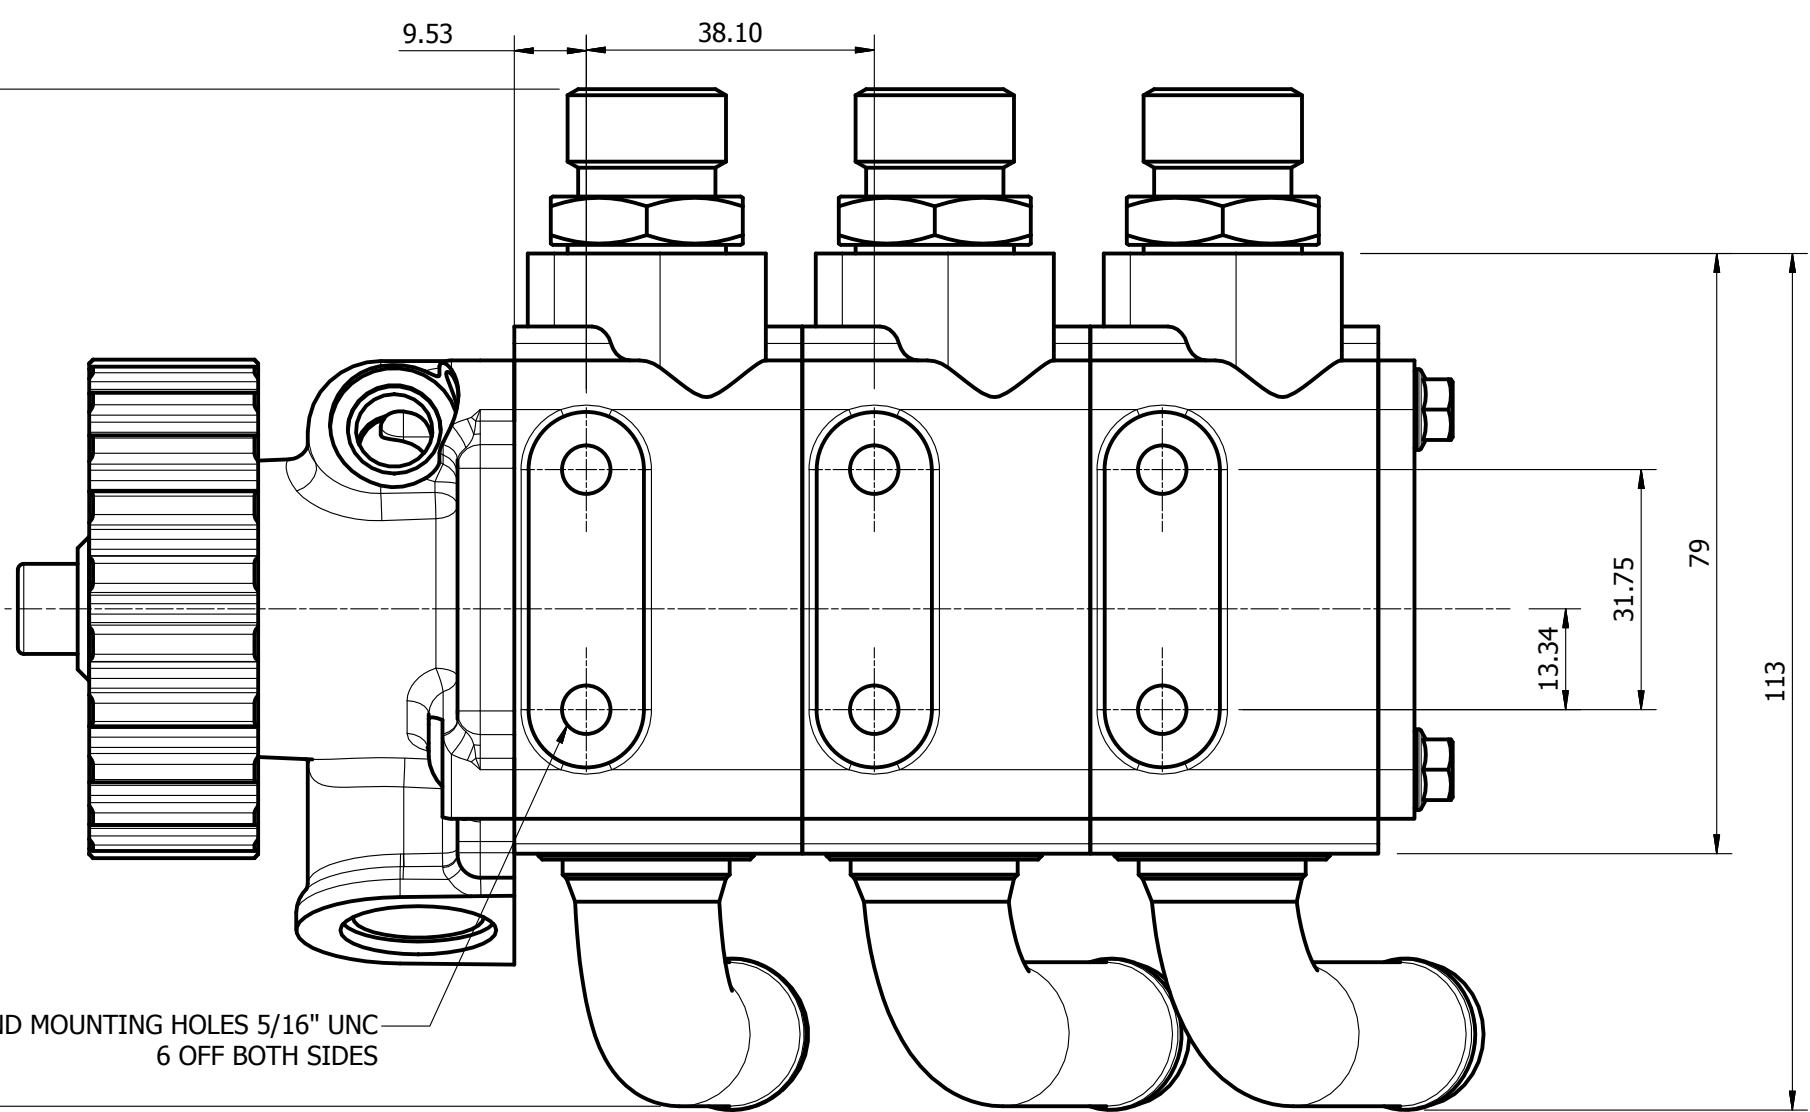

Series 2 installation

BS 8888

D

D

C

C

B

B

A

A

BLIND MOUNTING HOLES 5/16" UNC  
6 OFF BOTH SIDES

IF IN DOUBT ASK