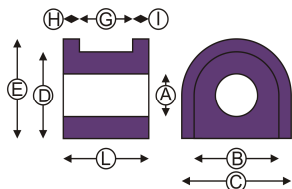

"Anti-roll bar" bushes

PART NUMBER	BUSH DIMENSIONS										KIT INCLUDES
	A HOLE ID	B BODY OD	C L LIP OD	D L FACE OD	E R LIP OD	G BODY LENGTH	H L LIP LENGTH	I R LIP LENGTH	L FULL LENGTH		
PF99-302	12mm	26.3mm	31.9mm	31mm	33.5mm	22.4mm	2.7mm	2.7mm	28mm	2 BUSHES PARTS	
PF99-303	14mm	26.2mm	31.60mm	30mm	32.60mm	22.20mm	3mm	3mm	28mm	2 BUSHES PARTS	
PF99-304	16mm	26.65mm	31.60mm	30mm	33mm	23mm	2.5mm	2.5mm	27.40mm	2 BUSHES PARTS	
PF99-305	18mm	26mm	31.60mm	31.20mm	33mm	22.2mm	2.8mm	2.8mm	27.50mm	2 BUSHES PARTS	
PF99-306	20mm	25.9mm	31.5mm	30.8mm	33.6mm	22mm	3mm	3mm	27.9mm	2 BUSHES PARTS	
PF99-307	22mm	26.2mm	32mm	31mm	33.5mm	22.5mm	2.8mm	2.8mm	28.5mm	2 BUSHES PARTS